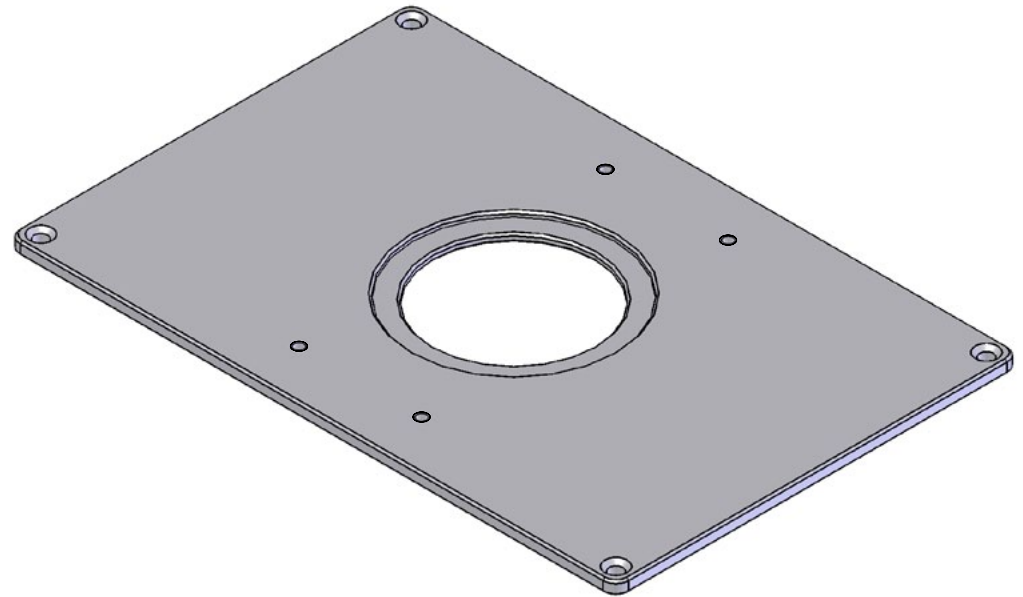

**50mm Round Chamber**

Used with following Sutter Instrument Stages

<a href="#">MP-78</a>	<a href="#">MPC-78</a>	<a href="#">MT-78-FS</a>
<a href="#">MT-1078</a>	<a href="#">MT-2078</a>	<a href="#">MT-2278</a>

*Click on product above to view detailed information*

Part No	Material	Overall	ID	OD
X040510	Aluminum	101.6x152.4mm(4x6in)	41.0mm(1.6in)	50.0mm(2.0in)
X040512	Stainless St	101.6x152.4mm(4x6in)	41.0mm(1.6in)	50.0mm(2.0in)