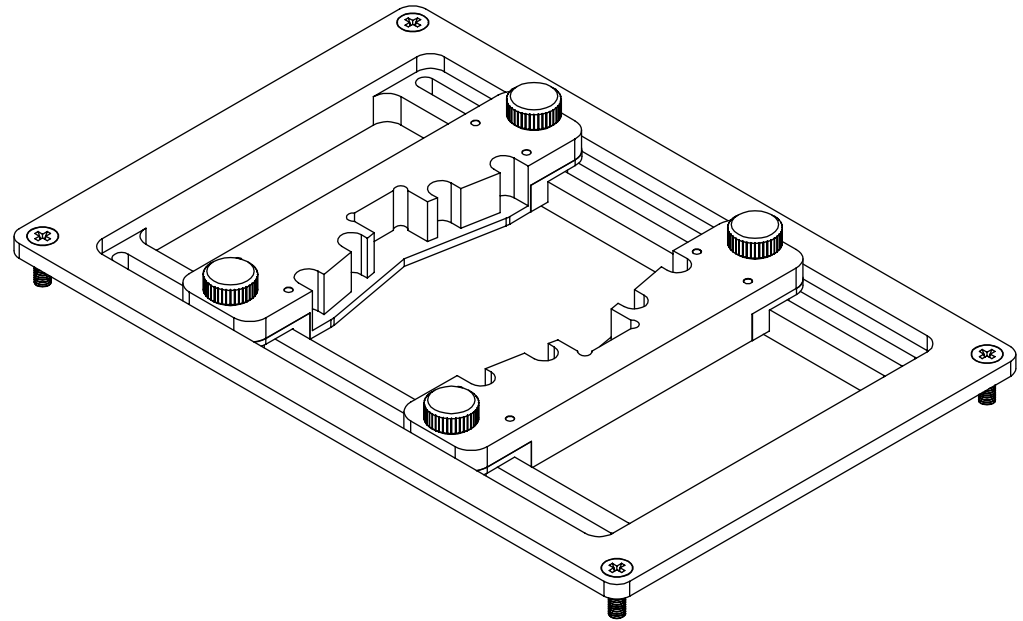

Petri Dish and Slide Holders

Used with following Sutter Instrument Stages

MP-78	MPC-78	MT-78-FS
MT-1078	MT-2078	MT-2278

Click on product above to view detailed information

Part No	Material	Overall
SI-PETRI	Aluminum	101.6x152.4mm(4x6in)