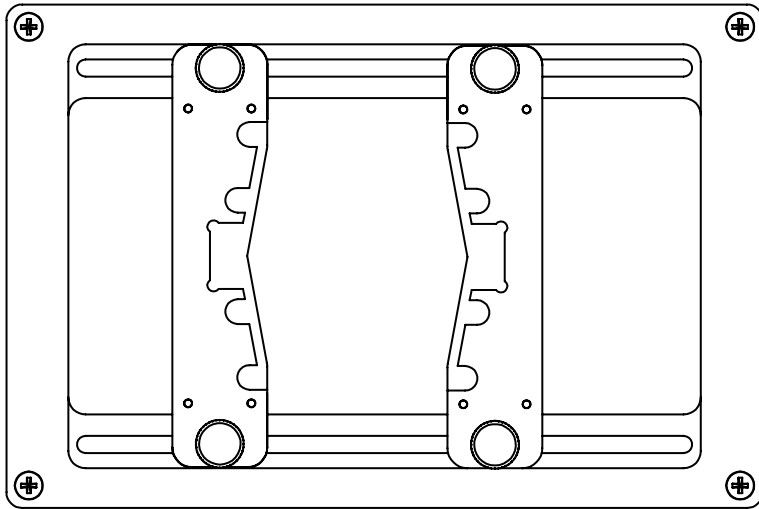

Petri Dish and Slide Holders

Used with following Sutter Instrument Stages

MP-78	MPC-78	MT-78-FS
MT-1078	MT-2078	MT-2278

Click on product above to view detailed information

Part No	Material	Overall
SI-PETRI	Aluminum	101.6x152.4mm(4x6in)